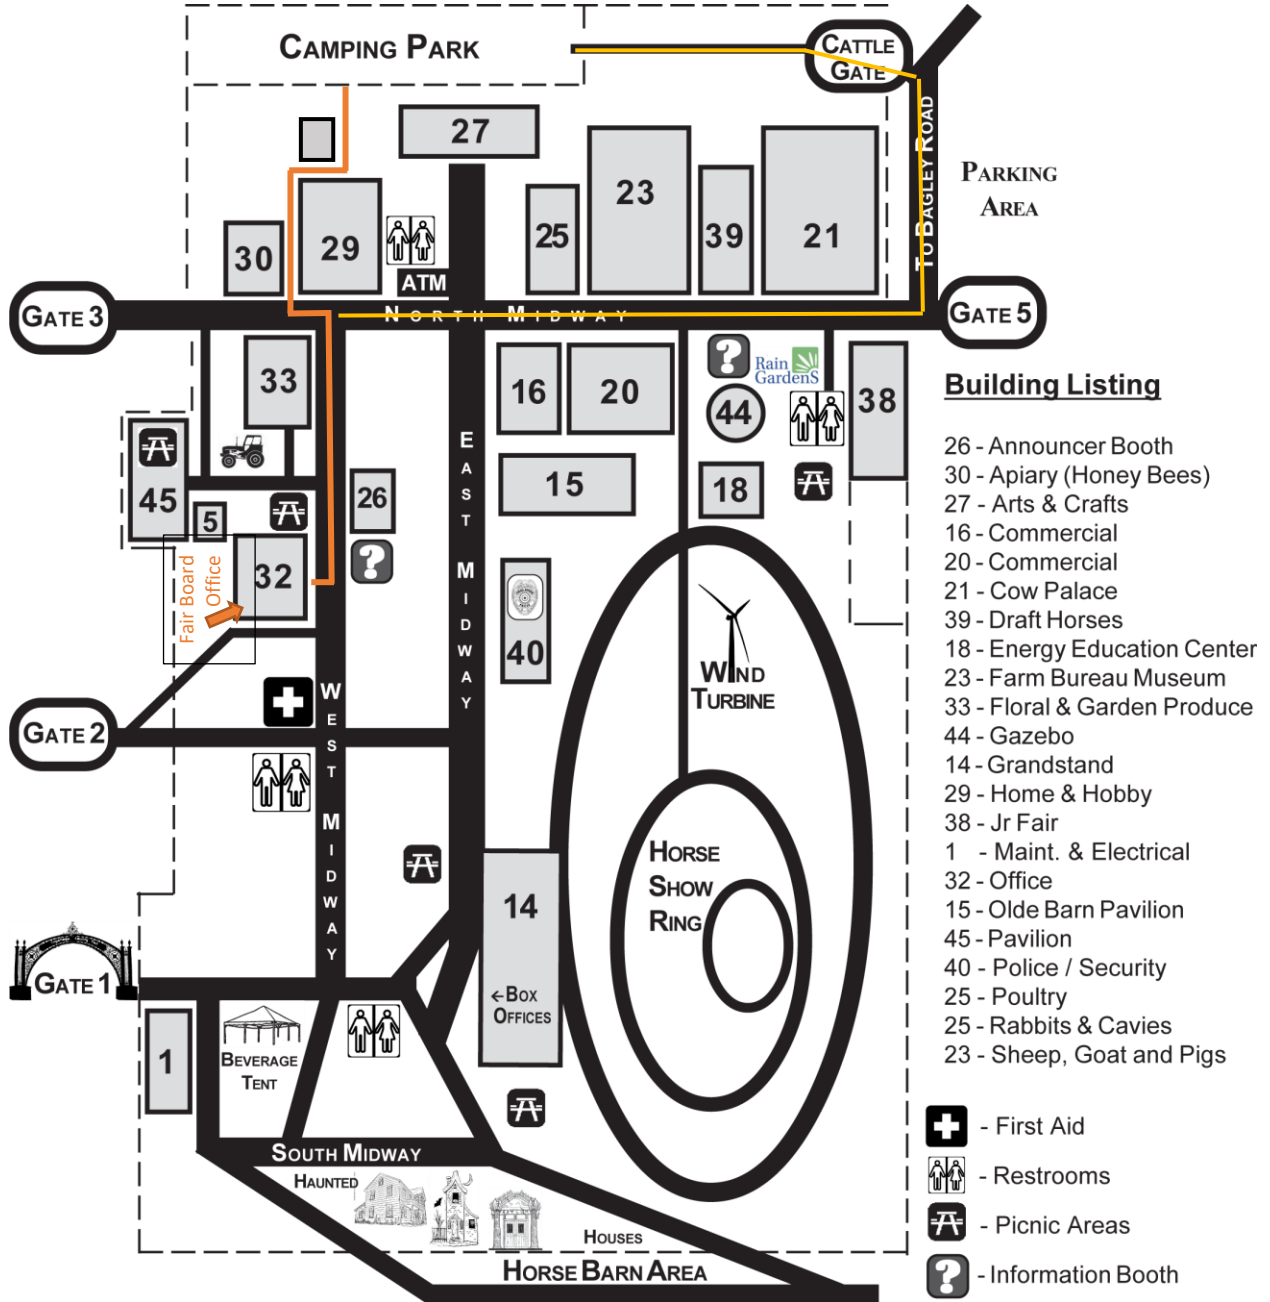

Yellow Line = Best route for RV's to and from Office to Campground
Orange Line = Best route for cars to and from Office to Campground

Building Listing

- 26 - Announcer Booth
- 30 - Apiary (Honey Bees)
- 27 - Arts & Crafts
- 16 - Commercial
- 20 - Commercial
- 21 - Cow Palace
- 39 - Draft Horses
- 18 - Energy Education Center
- 23 - Farm Bureau Museum
- 33 - Floral & Garden Produce
- 44 - Gazebo
- 14 - Grandstand
- 29 - Home & Hobby
- 38 - Jr Fair
- 1 - Maint. & Electrical
- 32 - Office
- 15 - Olde Barn Pavilion
- 45 - Pavilion
- 40 - Police / Security
- 25 - Poultry
- 25 - Rabbits & Cavies
- 23 - Sheep, Goat and Pigs

- First Aid
- Restrooms
- Picnic Areas
- Information Booth